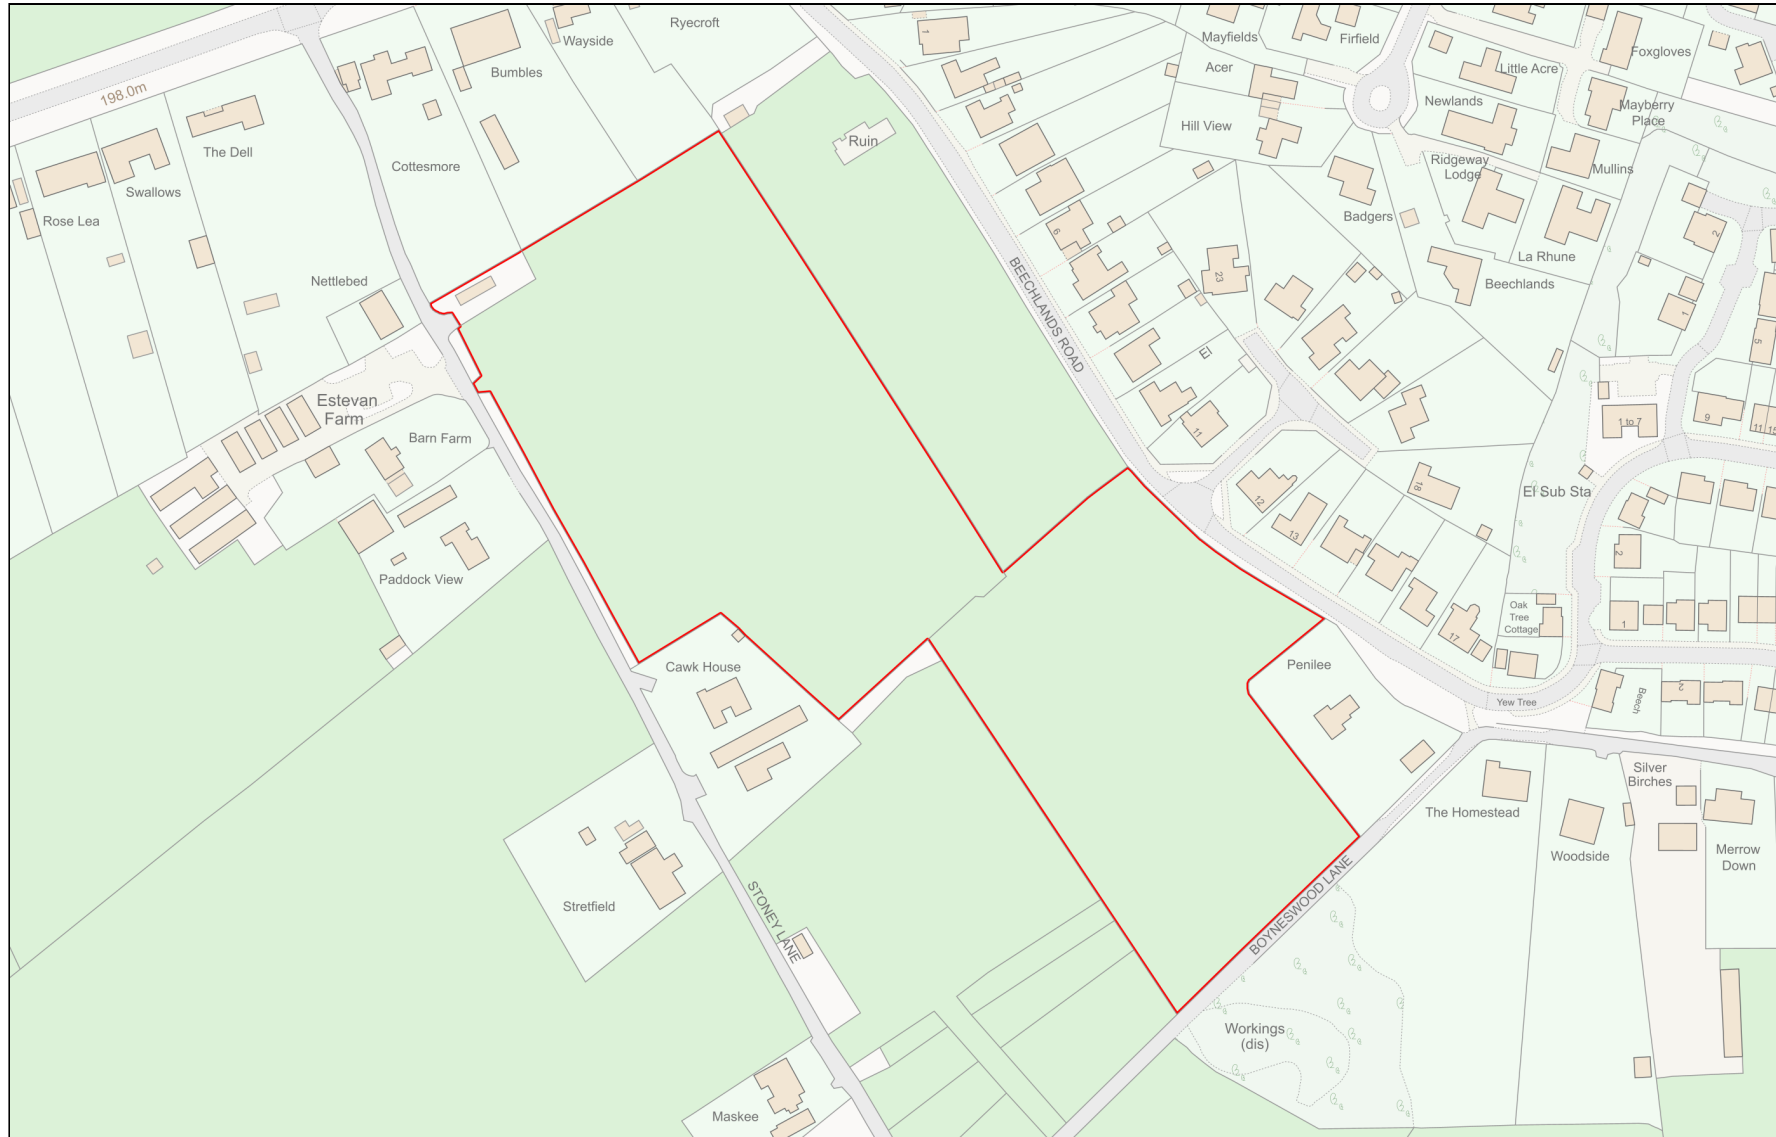

# Location Plan

Site Address: Easting: 466733 Northing: 135752

Date Produced: 09-May-2024

Scale: 1:2500 @A4

Planning Portal Reference: PP-13008465v1